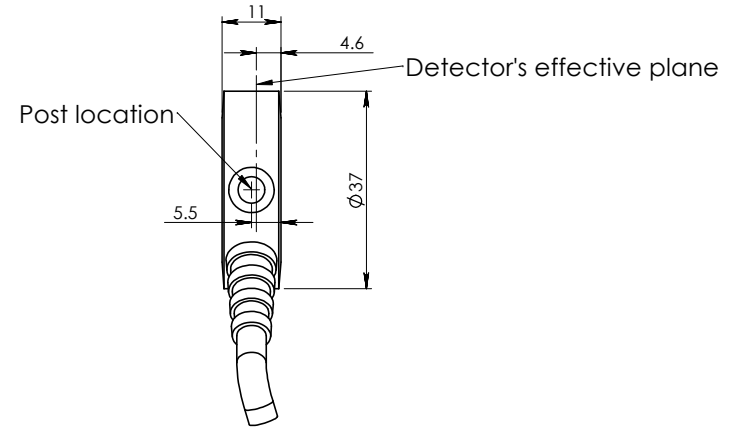

**Information only, not for manufacturing**

				DIMENSIONS IN MILLIMETERS (mm)		scale 1:1
				 <b>DUMA OPTRONICS LTD.</b>		
				TITLE: SPOTANA -9		
				DWG NO. SpotOn_A_02		
				REVISION:		
				MATERIAL:		
				Do not scale drawing		
	NAME	SIGNATURE	DATE			
DRAWN	Yair		15.2.2012			
CHKD	Oren		15.2.2012			
APPVD	Judith		15.2.2012			