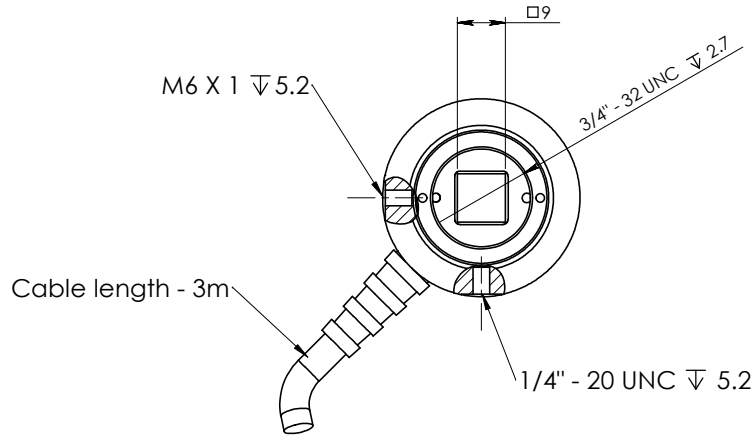

**Information only, not for manufacturing**

				DIMENSIONS IN MILLIMETERS (mm)		scale 1:1
				 <b>DUMA OPTRONICS LTD.</b>		
				TITLE: SPOTANA -9		
				DWG NO. SpotOn_A_02		
				REVISION:		
				MATERIAL:		
				Do not scale drawing		
	NAME	SIGNATURE	DATE			
DRAWN	Yair		15.2.2012			
CHKD	Oren		15.2.2012			
APPVD	Judith		15.2.2012			