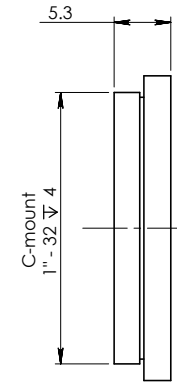

Information only, not for manufacturing

		DIMENSIONS IN MILLIMETERS (mm)		Scale 2:1
		 DUMA OPTRONICS LTD.		
		TITLE: SpotOn head - accessories: C-Mount to 3/4" adaptor		
		Do not scale drawing		
		DWG NO. SpotOn_M_08		
	NAME	SIGNATURE	DATE	
DRAWN	Yair		27.12.2011	
CHKD	Oren		27.12.2011	
APPVD	Judith		27.12.2011	