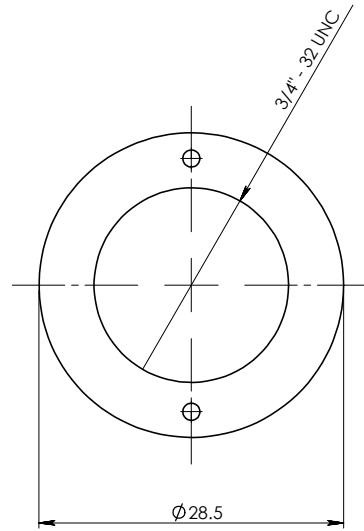

Information only, not for manufacturing

		DIMENSIONS IN MILLIMETERS (mm)		Scale 2:1
		 DUMA OPTRONICS LTD.		
		TITLE: SpotOn head - accessories: C-Mount to 3/4" adaptor		
		Do not scale drawing		
		DWG NO. SpotOn_M_08		
	NAME	SIGNATURE	DATE	
DRAWN	Yair		27.12.2011	
CHKD	Oren		27.12.2011	
APPVD	Judith		27.12.2011	