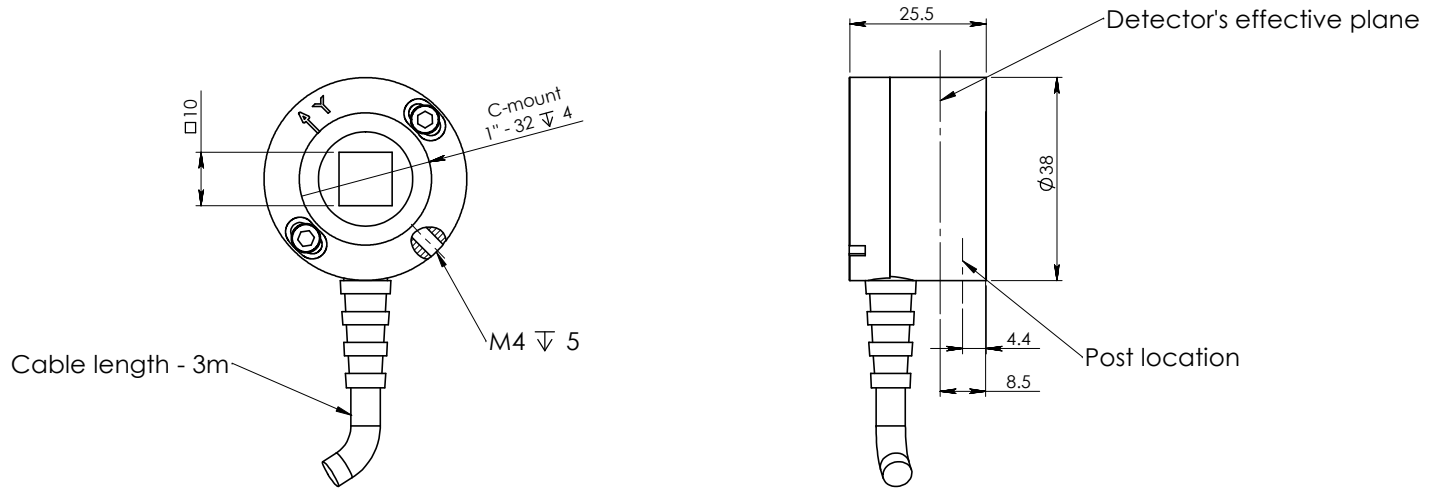

# Information only, not for manufacturing

				DIMENSIONS IN MILLIMETERS (mm)		scale 1:1	
				 <b>DUMA OPTRONICS LTD.</b>			
				TITLE:			
				SpotOn head - N type			
				Do not scale drawing			
				DWG NO.			
				SpotOn_M_02			
				REVISION:			
	NAME	SIGNATURE	DATE				
DRAWN	Yair		27.12.2011				
CHKD	Oren		27.12.2011				
APPVD	Judith		27.12.2011				