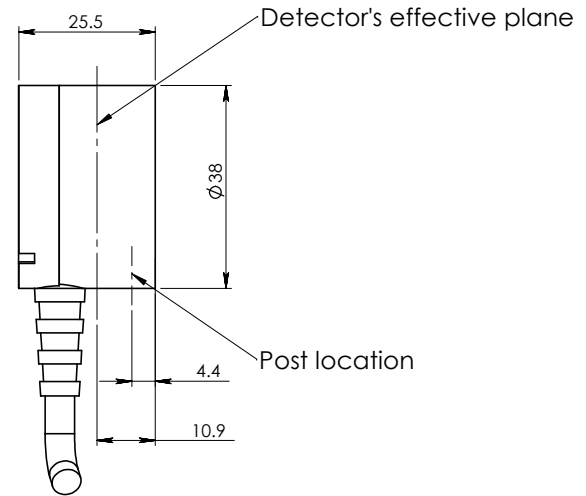

# Information only, not for manufacturing

				DIMENSIONS IN MILLIMETERS (mm)		scale 1:1	
				 <b>DUMA OPTRONICS LTD.</b>			
				TITLE:			
				SpotOn head - L type			
				Do not scale drawing			
				DWG NO.			
				SpotOn_M_01			
				REVISION:			
	NAME	SIGNATURE	DATE				
DRAWN	Yair		27.12.2011				
CHKD	Oren		27.12.2011				
APPVD	Judith		27.12.2011				