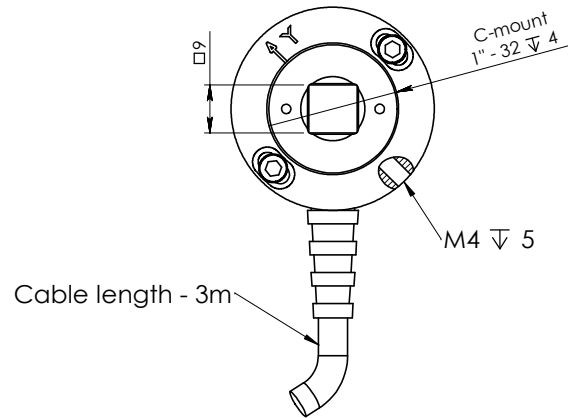

# Information only, not for manufacturing

				DIMENSIONS IN MILLIMETERS (mm)		scale 1:1	
				 <b>DUMA OPTRONICS LTD.</b>			
				TITLE:			
				SpotOn head - L type			
				Do not scale drawing			
				DWG NO.			
				SpotOn_M_01			
				REVISION:			
	NAME	SIGNATURE	DATE				
DRAWN	Yair		27.12.2011				
CHKD	Oren		27.12.2011				
APPVD	Judith		27.12.2011				