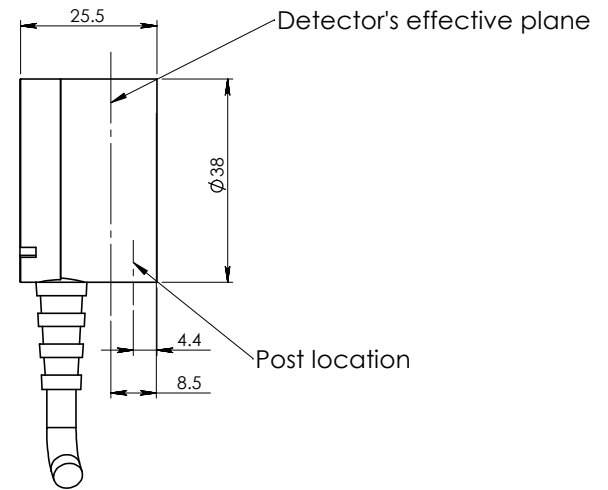

# Information only, not for manufacturing

				DIMENSIONS IN MILLIMETERS (mm)		scale 1:1	
				 <b>DUMA OPTRONICS LTD.</b>			
				TITLE:			
				SpotOn head - U type			
				Do not scale drawing			
				DWG NO.			
				SpotOn_M_04			
				REVISION:			
	NAME	SIGNATURE	DATE				
DRAWN	Yair		27.12.2011				
CHKD	Oren		27.12.2011				
APPVD	Judith		27.12.2011				