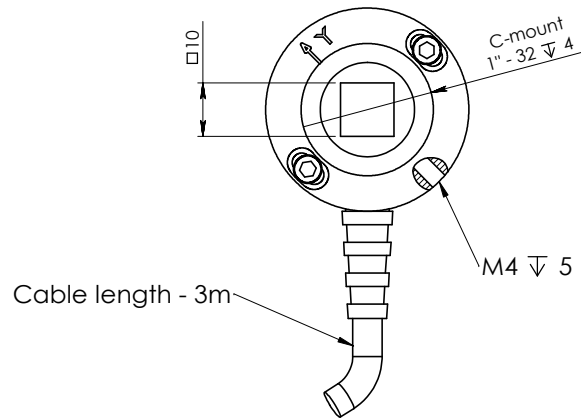

# Information only, not for manufacturing

				DIMENSIONS IN MILLIMETERS (mm)		scale 1:1	
				 <b>DUMA OPTRONICS LTD.</b>			
				TITLE:			
				SpotOn head - U type			
				Do not scale drawing			
				DWG NO.			
				SpotOn_M_04			
				REVISION:			
	NAME	SIGNATURE	DATE				
DRAWN	Yair		27.12.2011				
CHKD	Oren		27.12.2011				
APPVD	Judith		27.12.2011				