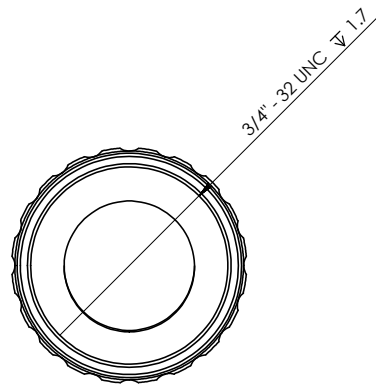

Information only, not for manufacturing

Note:

Filter is optional to be one of the following: NG4, NG9 or NG10.

				DIMENSIONS IN MILLIMETERS (mm)		scale 2:1	
				 DUMA OPTRONICS LTD.			
				TITLE: SpotOn head - accessories: ND filter in housing			
				Do not scale drawing			
				DWG NO. SpotOn_M_09			
	NAME	SIGNATURE	DATE				
DRAWN	Yair		27.12.2011				
CHKD	Oren		27.12.2011				
APPVD	Judith		27.12.2011				