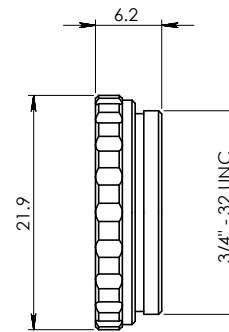

Information only, not for manufacturing

Note:

Filter is optional to be one of the following: NG4, NG9 or NG10.

				DIMENSIONS IN MILLIMETERS (mm)		scale 2:1	
				 DUMA OPTRONICS LTD.			
				TITLE: SpotOn head - accessories: ND filter in housing			
				Do not scale drawing			
				DWG NO. SpotOn_M_09			
	NAME	SIGNATURE	DATE				
DRAWN	Yair		27.12.2011				
CHKD	Oren		27.12.2011				
APPVD	Judith		27.12.2011				