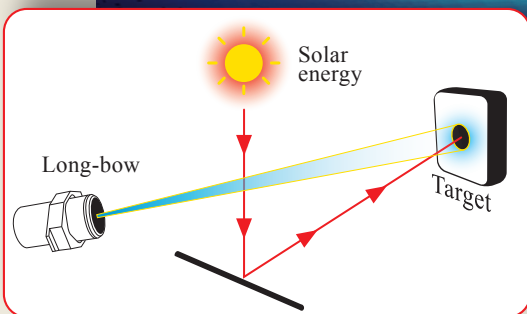

BeamOn Long Bow

Beam Profiling from remote

Features

- Measures large or small beams from remote
- Handles CW or pulsed beams
- Built-in user calibration function
- Motorized zooming function for optimal beam analysis
- AutoFocus function

Specifications

Camera type	CCD 1/4" format with approx. 470,000 effective pixels
Minimum work distance	320mm WIDE end, 1500mm TELE end
Electronic shutter	1 – 1/10000 sec, Software controllable
Angle of view (H)	57.8° WIDE end to 1.7° TELE end
Gain	0 – 28, Software controllable
Zoom ratio	X25 Optical, X2 Digital
Spectral range	350-1310nm
Signal to noise ratio	50 dB
Frame rate	25Hz
Interface	USB2.0
Weight	2.56 Kg

Mechanical Dimensions

Software features

- Real time beam measurements: beam size at 3 clip levels with Gaussian fit
- Real time 2D/3D beam image display
- Real time position measurements
- Data logging with detailed statistics
- Video with playback
- Save & view images, snapshot files
- Digital zooming
- Perform test analysis
- Measures CW or pulsed beams
- Built-in user calibration routine