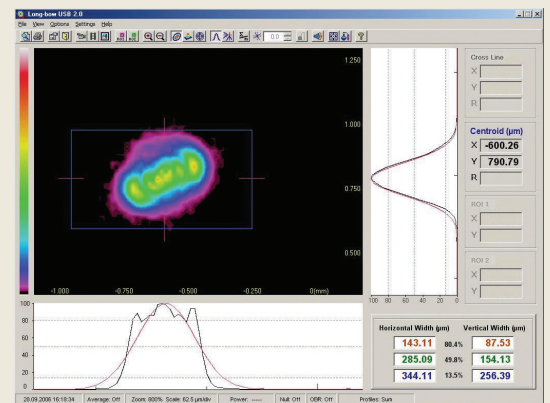

BeamOn Long Bow

Beam Profiling from remote

Features

- Measures large or small beams from remote
- Handles CW or pulsed beams
- Built-in user calibration function
- Motorized zooming function for optimal beam analysis
- AutoFocus function

Specifications

Camera type	CCD 1/4" format with approx. 470,000 effective pixels
Minimum work distance	320mm WIDE end, 1500mm TELE end
Electronic shutter	1 – 1/10000 sec, Software controllable
Angle of view (H)	57.8° WIDE end to 1.7° TELE end
Gain	0 – 28, Software controllable
Zoom ratio	X25 Optical, X2 Digital
Spectral range	350-1310nm
Signal to noise ratio	50 dB
Frame rate	25Hz
Interface	USB2.0
Weight	2.56 Kg

Mechanical Dimensions

Software features

- Real time beam measurements: beam size at 3 clip levels with Gaussian fit
- Real time 2D/3D beam image display
- Real time position measurements
- Data logging with detailed statistics
- Video with playback
- Save & view images, snapshot files
- Digital zooming
- Perform test analysis
- Measures CW or pulsed beams
- Built-in user calibration routine