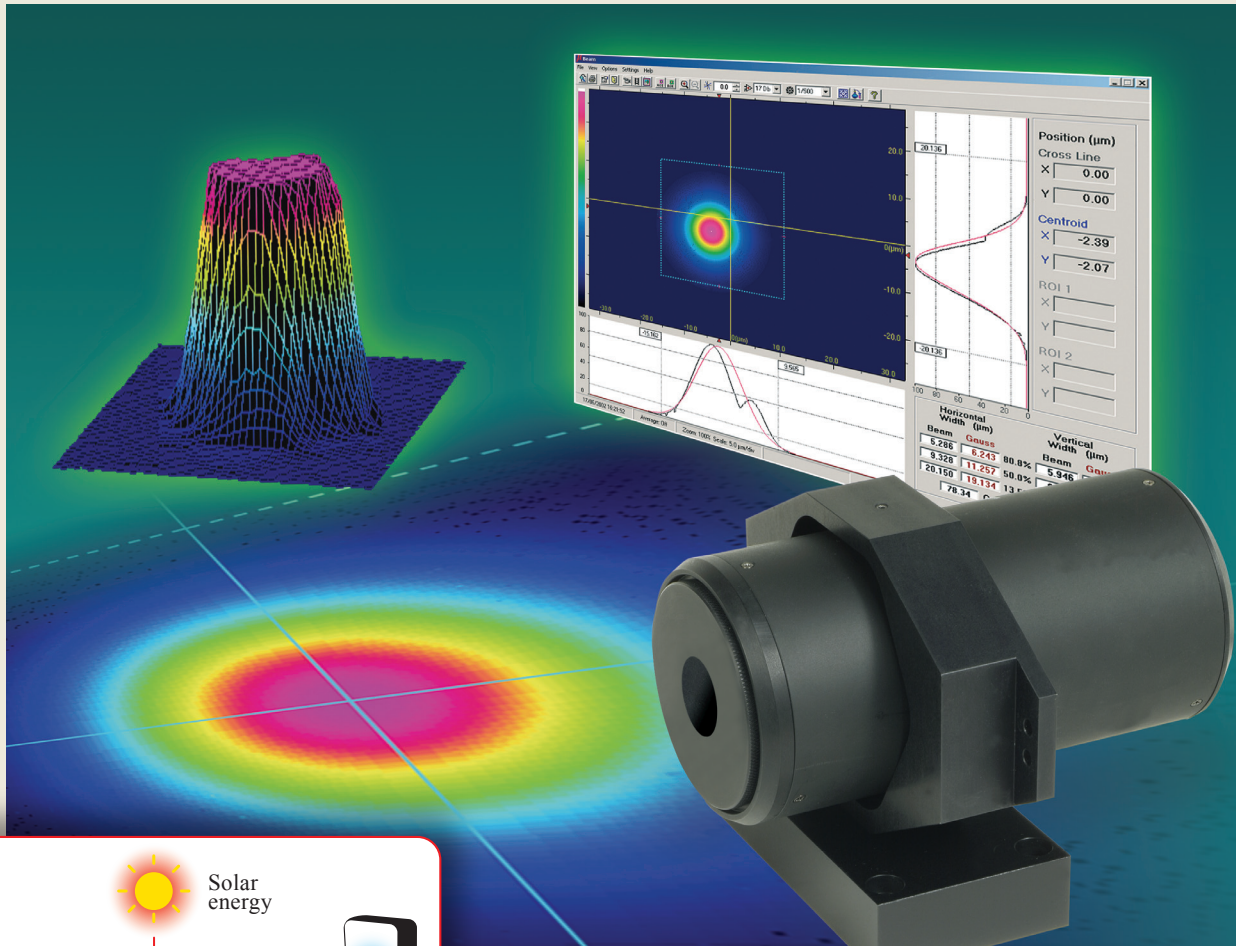

BeamOn Long Bow

Beam Profiling from remote

Features

- Measures large or small beams from remote
- Handles CW or pulsed beams
- Built-in user calibration function
- Motorized zooming function for optimal beam analysis
- AutoFocus function

Specifications

Camera type	CCD 1/4" format with approx. 470,000 effective pixels
Minimum work distance	320mm WIDE end, 1500mm TELE end
Electronic shutter	1 – 1/10000 sec, Software controllable
Angle of view (H)	57.8° WIDE end to 1.7° TELE end
Gain	0 – 28, Software controllable
Zoom ratio	X25 Optical, X2 Digital
Spectral range	350-1310nm
Signal to noise ratio	50 dB
Frame rate	25Hz
Interface	USB2.0
Weight	2.56 Kg

Mechanical Dimensions

Software features

- Real time beam measurements: beam size at 3 clip levels with Gaussian fit
- Real time 2D/3D beam image display
- Real time position measurements
- Data logging with detailed statistics
- Video with playback
- Save & view images, snapshot files
- Digital zooming
- Perform test analysis
- Measures CW or pulsed beams
- Built-in user calibration routine