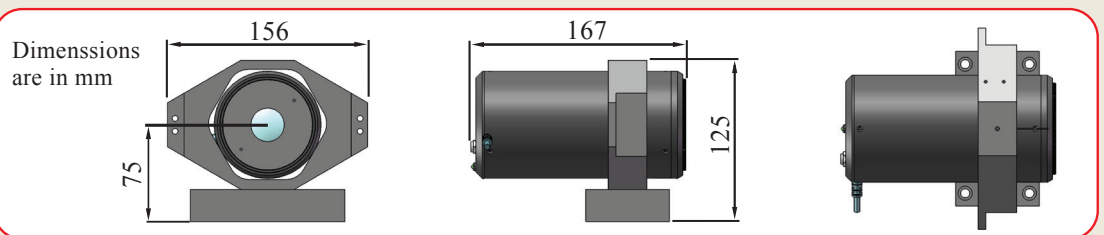

BeamOn Long Bow

Beam Profiling from remote

Features

- Measures large or small beams from remote
- Handles CW or pulsed beams
- Built-in user calibration function
- Motorized zooming function for optimal beam analysis
- AutoFocus function

Applications

- Solar energy measurements and analysis from remote (on target)
- Measurement of beam wondering
- Measurement of reflected beam profile from remote

DUMA OPTRONICS LTD.

1st Hazait St., P.O.Box 3370 Neshar 20306, Israel Tel:972-4-8200577 Fax: 972-4-8204190
Website:<http://www.duma.co.il> E-mail:sales@duma.co.il

Specifications

Camera type	CCD 1/4" format with approx. 470,000 effective pixels
Minimum work distance	320mm WIDE end, 1500mm TELE end
Electronic shutter	1 – 1/10000 sec, Software controllable
Angle of view (H)	57.8° WIDE end to 1.7° TELE end
Gain	0 – 28, Software controllable
Zoom ratio	X25 Optical, X2 Digital
Spectral range	350-1310nm
Signal to noise ratio	50 dB
Frame rate	25Hz
Interface	USB2.0
Weight	2.56 Kg

Mechanical Dimensions

Software features

- Real time beam measurements: beam size at 3 clip levels with Gaussian fit
- Real time 2D/3D beam image display
- Real time position measurements
- Data logging with detailed statistics
- Video with playback
- Save & view images, snapshot files
- Digital zooming
- Perform test analysis
- Measures CW or pulsed beams
- Built-in user calibration routine