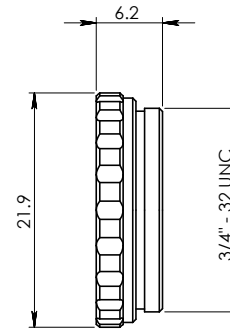

Information only, not for manufacturing

Note:

Filter is optional to be one of the following: NG4, NG9 or NG10.

		DIMENSIONS IN MILLIMETERS (mm)		Scale 2:1
		 DUMA OPTRONICS LTD.		
		TITLE: SPOTANA - accessories: ND filter in housing		
		DWG NO. SpotOn_A_03		
		Do not scale drawing		
	NAME	SIGNATURE	DATE	
DRAWN	Yair		15.2.2012	
CHKD	Oren		15.2.2012	
APPVD	Judith		15.2.2012	