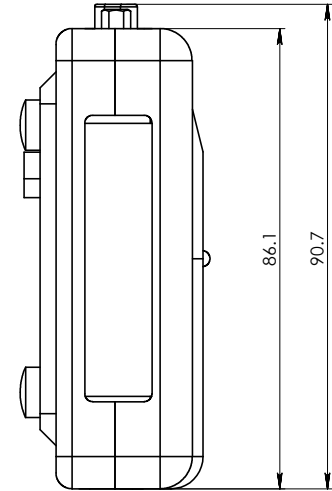

Information only, not for manufacture

Smart connector for:
 1. power supply
 2. analog output

Smart connector for detector

				DIMENSIONS IN MILLIMETERS (mm)		scale 1:1	
				 DUMA OPTRONICS LTD.			
				TITLE: SPOTANA - Manifold box			
				Do not scale drawing			
				DWG NO. SpotOn_A_05			
	NAME	SIGNATURE	DATE				
DRAWN	Yair		15.2.2012				
CHKD	Oren		15.2.2012				
APPVD	Judith		15.2.2012				