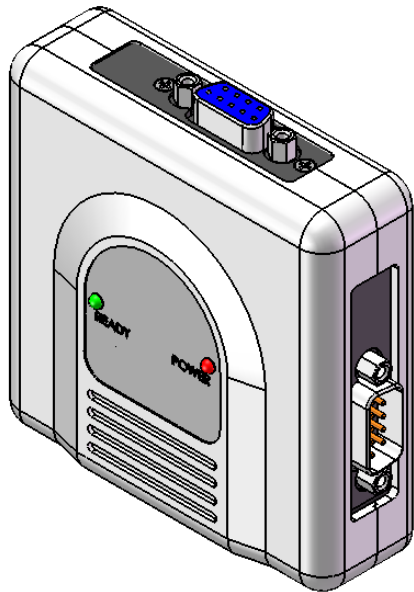

Information only, not for manufacture

Smart connector for:
 1. power supply
 2. analog output

Smart connector for detector

				DIMENSIONS IN MILLIMETERS (mm)		scale 1:1	
				 DUMA OPTRONICS LTD.			
				TITLE: SPOTANA - Manifold box			
				Do not scale drawing			
				DWG NO. SpotOn_A_05			
	NAME	SIGNATURE	DATE				
DRAWN	Yair		15.2.2012				
CHKD	Oren		15.2.2012				
APPVD	Judith		15.2.2012				