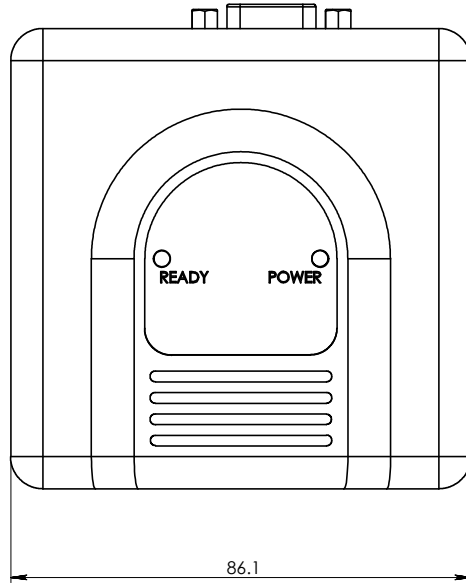

Information only, not for manufacture

Smart connector for:
 1. power supply
 2. analog output

Smart connector for detector

				DIMENSIONS IN MILLIMETERS (mm)		scale 1:1	
				 DUMA OPTRONICS LTD.			
				TITLE: SPOTANA - Manifold box			
				Do not scale drawing			
				DWG NO. SpotOn_A_05			
	NAME	SIGNATURE	DATE				
DRAWN	Yair		15.2.2012				
CHKD	Oren		15.2.2012				
APPVD	Judith		15.2.2012				